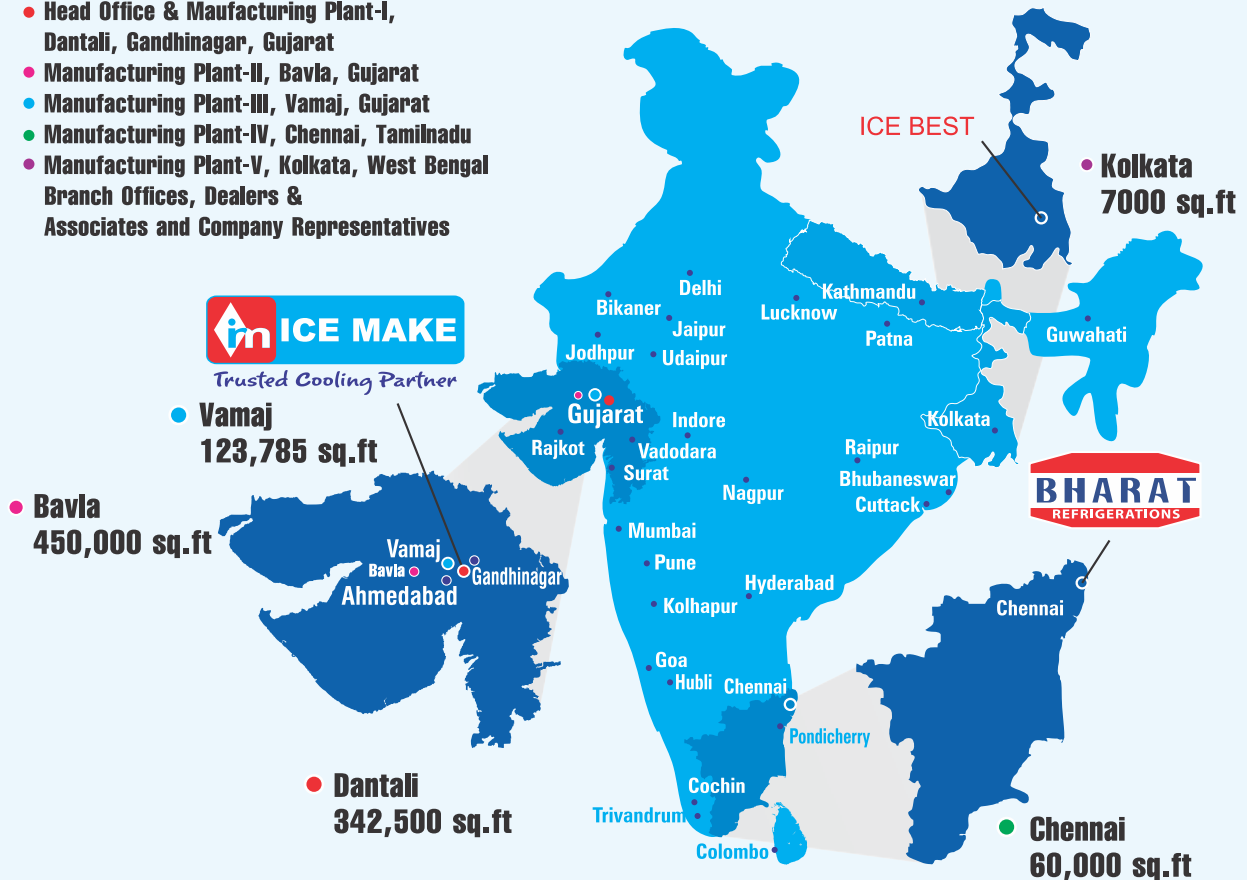

Model No.: GLY-200

Net Volume (Ltrs.): 200 | Dimension (mm): 990 W x 660 D x 812 H

Door: 2 | Type: Tank in Tank

Trusted Cooling Partner

Network

- Head Office & Manufacturing Plant-I, Dantali, Gandhinagar, Gujarat
 - Manufacturing Plant-II, Bavla, Gujarat
 - Manufacturing Plant-III, Vamaj, Gujarat
 - Manufacturing Plant-IV, Chennai, Tamilnadu
 - Manufacturing Plant-V, Kolkata, West Bengal
- Branch Offices, Dealers & Associates and Company Representatives